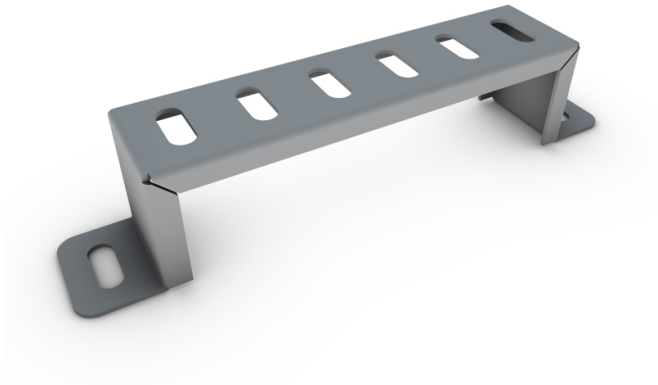

SOB100

Bracket Stand-Off Steel Pre-Galvanised 100mm

Technical

H (mm)	40
Length (mm)	100
Size (mm)	100
Weight (kg)	0.063